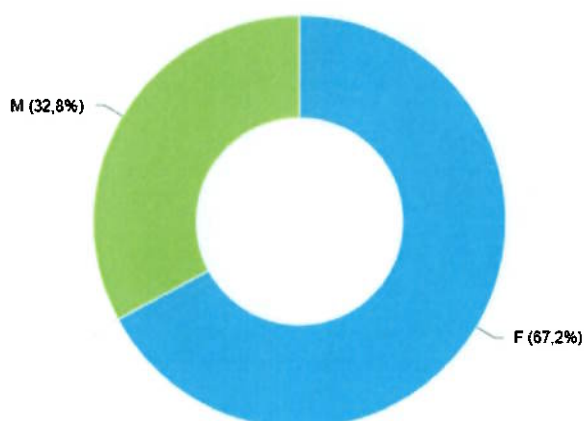

Gender composition at the Royal Institute for Cultural Heritage

The Royal Institute for Cultural Heritage has 137 employees (01/01/2025) from which 92 are female and 45 male.

Personeelsbestand per Å geslacht